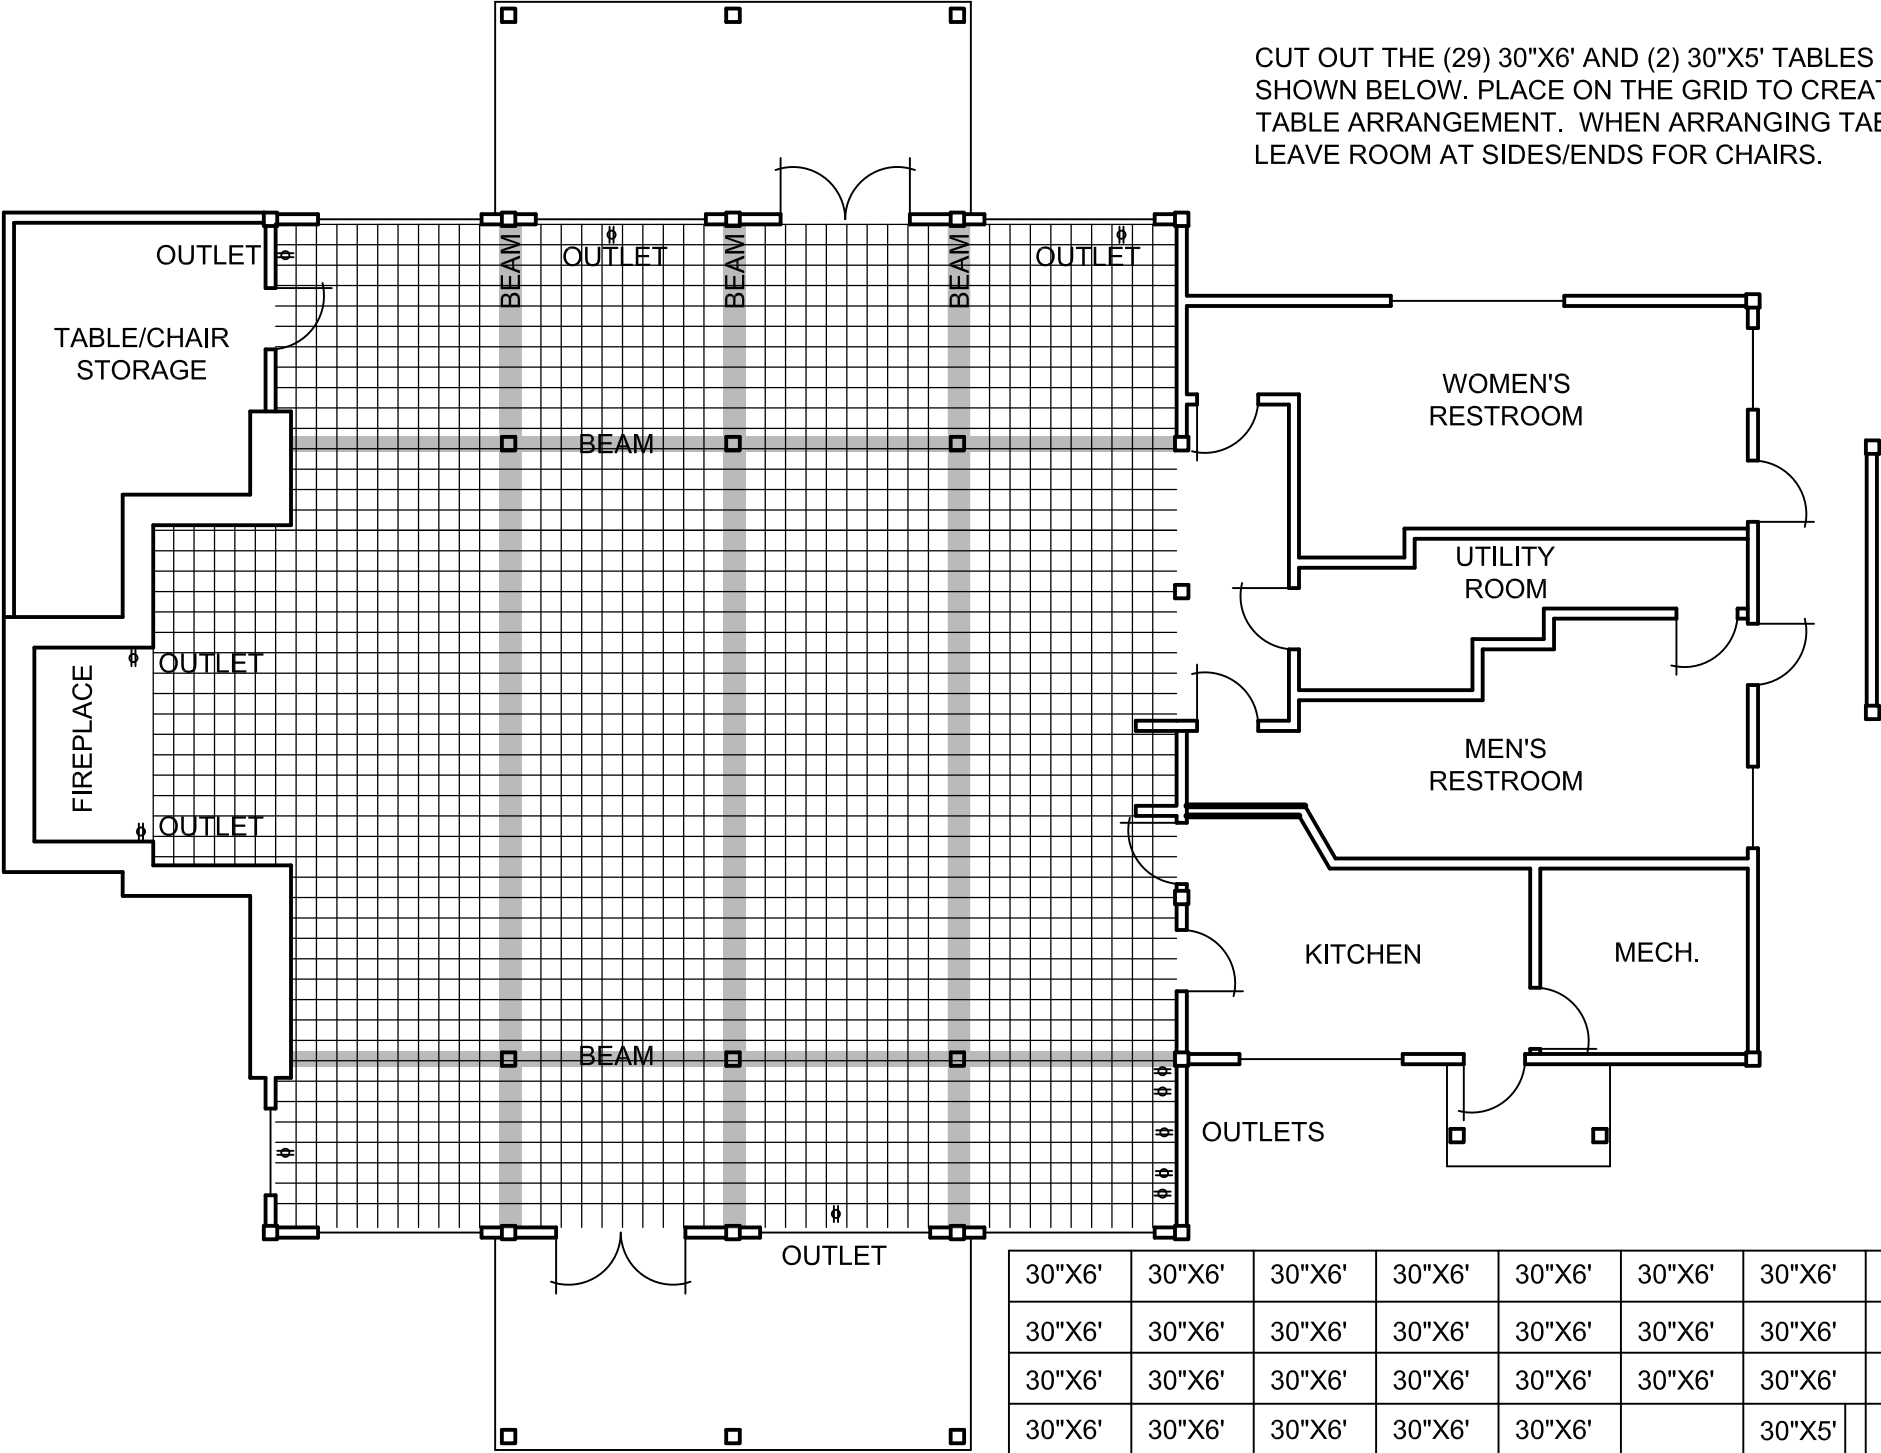

CUT OUT THE (29) 30"X6' AND (2) 30"X5' TABLES SHOWN BELOW. PLACE ON THE GRID TO CREATE TABLE ARRANGEMENT. WHEN ARRANGING TABLES LEAVE ROOM AT SIDES/ENDS FOR CHAIRS.

30"X6'	30"X6'	30"X6'	30"X6'	30"X6'	30"X6'	30"X6'	30"X6'
30"X6'	30"X6'	30"X6'	30"X6'	30"X6'	30"X6'	30"X6'	30"X6'
30"X6'	30"X6'	30"X6'	30"X6'	30"X6'	30"X6'	30"X6'	30"X6'
30"X6'	30"X6'	30"X6'	30"X6'	30"X6'		30"X5'	30"X5'

Douglas Walker Park Enclosed Shelter

SCALE" 1/8"=1'-0"