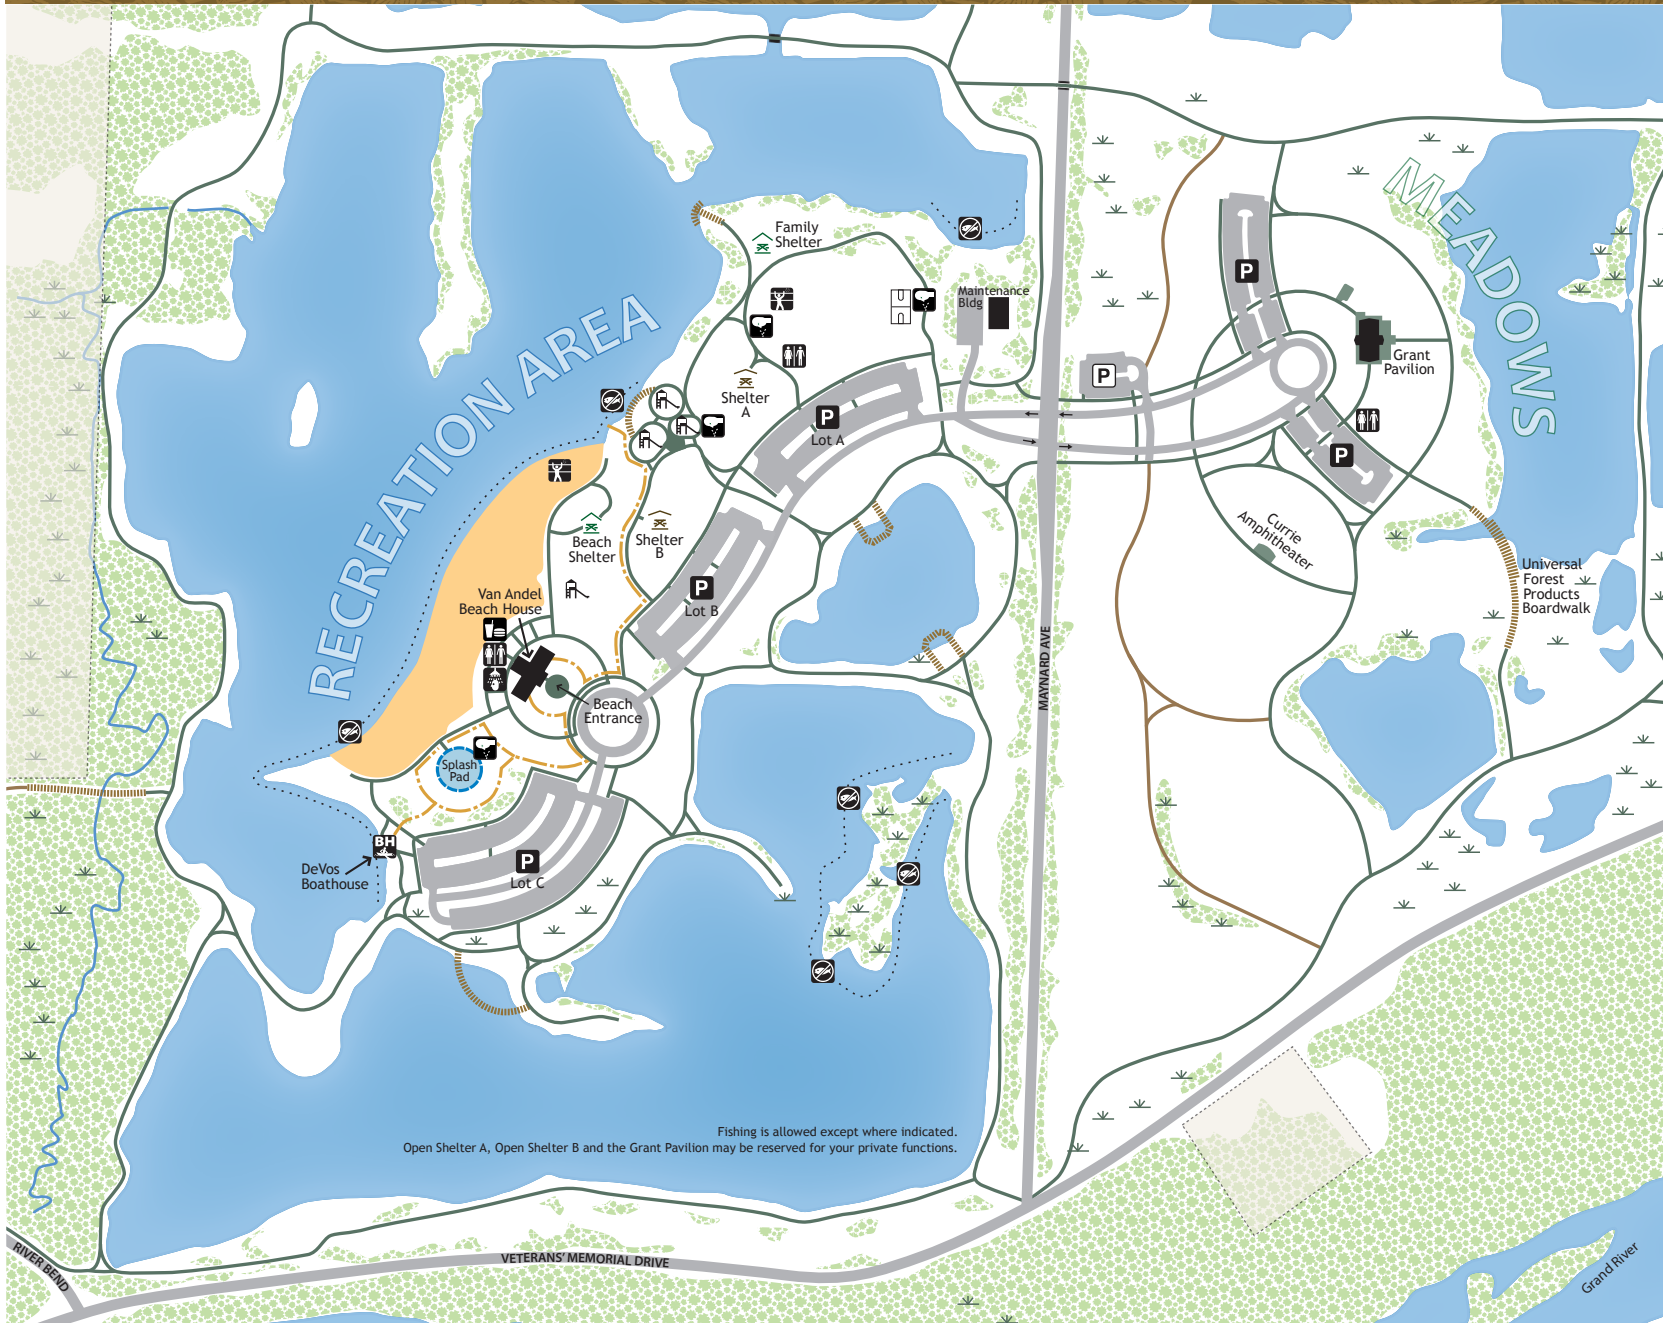

Millennium Park Activity Core

1415 Maynard Ave SW, Walker MI 49534 • Millennium-Park.org • 616-632-PARK • KCParks@KentCountyMI.gov

MAP KEY

- Parking
- Parking - Year Round
- Restrooms
- Boat Rentals
- Drinking Fountain
- Playground
- Basketball
- Volleyball
- Picnic Shelter
available for rent
- Picnic Shelter
first come first served
- Beach
- Concessions
in season
- Showers and Lockers
- Beach Fence
- No Fishing zone
- Trees
- Wetlands
- Private Property
- Paved Trails and Pathways
- Natural-Surfaced Trails
- Boardwalks and Fishing Piers
- NORTH

Fishing is allowed except where indicated.
Open Shelter A, Open Shelter B and the Grant Pavilion may be reserved for your private functions.